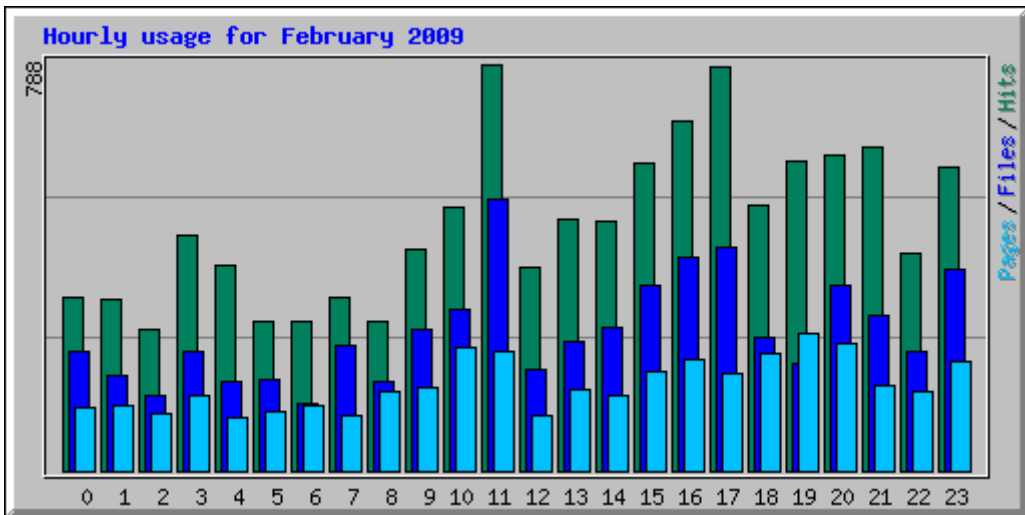

21	379	3.29%	206	3.18%	155	3.85%	91	3.51%	67	4.26%	22576	2.68%
22	306	2.66%	201	3.11%	104	2.58%	71	2.74%	61	3.88%	22397	2.66%
23	321	2.79%	173	2.67%	104	2.58%	91	3.51%	95	6.04%	19960	2.37%
24	480	4.17%	285	4.40%	135	3.35%	104	4.02%	102	6.48%	30621	3.63%
25	618	5.37%	332	5.13%	256	6.36%	136	5.25%	90	5.72%	49588	5.88%
26	471	4.09%	325	5.02%	136	3.38%	102	3.94%	104	6.61%	26494	3.14%

Hourly Statistics for February 2009												
Hour	Hits			Files			Pages			KBytes		
	Avg	Total		Avg	Total		Avg	Total		Avg	Total	
0	12	335	2.91%	8	231	3.57%	4	124	3.08%	1209	31422	3.73%
1	12	333	2.89%	7	184	2.84%	4	127	3.15%	1053	27377	3.25%
2	10	272	2.36%	5	146	2.26%	4	111	2.76%	1212	31508	3.74%
3	17	455	3.95%	8	232	3.59%	5	145	3.60%	1350	35102	4.16%
4	15	396	3.44%	6	172	2.66%	3	102	2.53%	1365	35486	4.21%
5	11	291	2.53%	6	175	2.70%	4	115	2.86%	834	21697	2.57%
6	11	291	2.53%	5	131	2.02%	4	128	3.18%	902	23463	2.78%
7	12	336	2.92%	9	242	3.74%	4	107	2.66%	887	23060	2.74%
8	11	290	2.52%	6	171	2.64%	5	153	3.80%	577	15001	1.78%
9	16	428	3.72%	10	272	4.20%	6	163	4.05%	1176	30581	3.63%
10	19	509	4.42%	12	313	4.84%	9	240	5.96%	1309	34026	4.04%
11	30	788	6.84%	20	526	8.13%	8	231	5.73%	1965	51086	6.06%
12	15	394	3.42%	7	196	3.03%	4	107	2.66%	1140	29637	3.52%
13	18	488	4.24%	9	251	3.88%	6	158	3.92%	1553	40378	4.79%
14	18	485	4.21%	10	278	4.30%	5	147	3.65%	1509	39233	4.65%
15	22	597	5.19%	13	361	5.58%	7	193	4.79%	1707	44385	5.27%
16	26	677	5.88%	15	414	6.40%	8	217	5.39%	1954	50816	6.03%
17	30	783	6.80%	16	432	6.68%	7	190	4.72%	2120	55124	6.54%